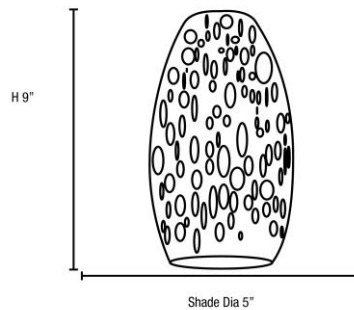

FIXTURE	BACKPLATE / CANOPY
Length:	Length
Width:	Width:
Diameter	Diameter:
Height: 9"	Height: 1.25"
Extension:	
Overall Height: 11-150"	

TECHNICAL SPECIFICATIONS

SPECIFICATIONS

Frame Material: Metal
Diffuser Material: Glass
Lamping Type: E-26 (Replaceable LED Jbox: Standard
Lamping Base: E-26 Lamp Wattage: 10 W
Lamp Quantity: 1 Total Wattage: 10 W
Voltage: 120v Lamps Included: Yes

Additional Notes:

Brushed steel finish paired with 12 feet of clear cord; Custom Finish
5 Piece Minimum Order Quantity

Project Name: _____

Location: _____

Type: _____

Quantity: _____

Notes:

LINE DRAWING