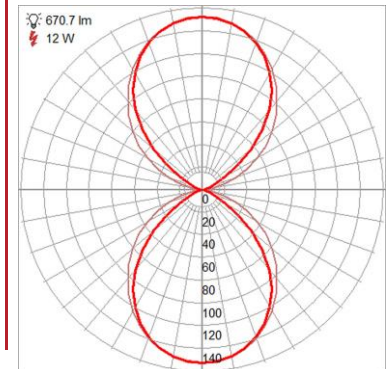

Notes: _____

LINE DRAWING

IES FILE

In addition to Access Lighting's purchase and warranty terms and conditions, by signing below or placing an order, you agree that you are authorized to bind the entity placing any order and acknowledge the following: All of sizes and measurements are approximate and all images are for illustrative purposes only. In the event of an inconsistency, the "Product Measurements" section controls. There also may be slight differences in the colors and designs compared to the displayed and printed images.