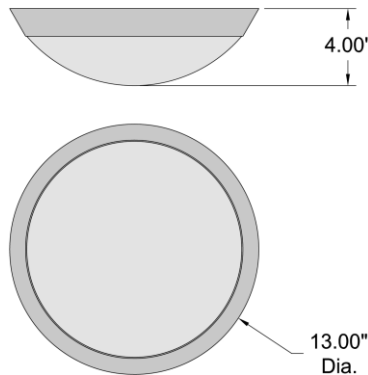

Stock Code: **20625GU-WH/OPL**

Collection: Cobalt

PRODUCT INFORMATION

Base: 20625 Parent: 20625GU
Mounting Type: Ceiling UPC: 641594161557
Finish: White
Diffuser: Opal

PRODUCT MEASUREMENTS

FIXTURE	BACKPLATE / CANOPY
Length:	Length
Width:	Width:
Diameter 13"	Diameter: 13"
Height: 4"	Height: 1.5"
Extension:	
Overall Height:	

TECHNICAL SPECIFICATIONS

SPECIFICATIONS

Frame Material: Steel
Diffuser Material: Glass
Lamping Type: GU-24 (Fluorescent) Jbox: Standard
Lamping Base: GU-24 Lamp Wattage: 13 W
Lamp Quantity: 2 Total Wattage: 26 W
Voltage: 120v Lamps Included: No

Additional Notes:

Project Name: _____
Location: _____
Type: _____
Quantity: _____
Notes:

LINE DRAWING

IES FILE

In addition to Access Lighting's purchase and warranty terms and conditions, by signing below or placing an order, you agree that you are authorized to bind the entity placing any order and acknowledge the following: All of sizes and measurements are approximate and all images are for illustrative purposes only. In the event of an inconsistency, the "Product Measurements" section controls. There also may be slight differences in the colors and designs compared to the displayed and printed images.