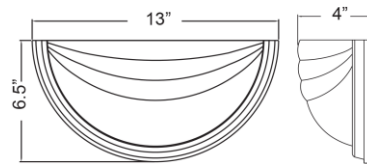

### PRODUCT MEASUREMENTS

FIXTURE	BACKPLATE / CANOPY
Length:	Length 6.5"
Width: 13"	Width: 13"
Diameter	Diameter:
Height: 6.5"	Height: 0.5"
Extension: 4"	
Overall Height:	

#### LINE DRAWING