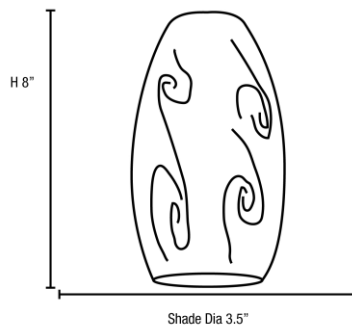

In addition to Access Lighting's purchase and warranty terms and conditions, by signing below or placing an order, you agree that you are authorized to bind the entity placing any order and acknowledge the following: All of sizes and measurements are approximate and all images are for illustrative purposes only. In the event of an inconsistency, the "Product Measurements" section controls. There also may be slight differences in the colors and designs compared to the displayed and printed images.

Signature: _____

Print Name _____ Date: _____

Toll Free 800-828-5483 www.AccessLighting.com

14410 Myford Road, Irvine, CA 92606