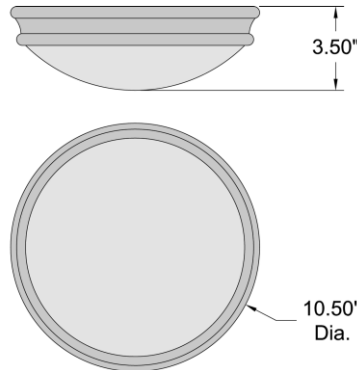

FIXTURE	BACKPLATE / CANOPY
Length:	Length
Width:	Width:
Diameter 10.5"	Diameter:
Height: 3.5"	Height: 1.75"
Extension:	
Overall Height:	

**TECHNICAL SPECIFICATIONS**

**SPECIFICATIONS**

Frame Material: Steel  
Diffuser Material: Glass  
Lamping Type: E-26 (Incandescent) Jbox: Standard  
Lamping Base: E-26 Lamp Wattage: 100 W  
Lamp Quantity: 1 Total Wattage: 100 W  
Voltage: 120v Lamps Included: No

Location: \_\_\_\_\_

Type: \_\_\_\_\_

Quantity: \_\_\_\_\_

Notes:

**LINE DRAWING**

**IES FILE**

In addition to Access Lighting's purchase and warranty terms and conditions, by signing below or placing an order, you agree that you are authorized to bind the entity placing any order and acknowledge the following: All of sizes and measurements are approximate and all images are for illustrative purposes only. In the event of an inconsistency, the "Product Measurements" section controls. There also may be slight differences in the colors and designs compared to the displayed and printed images.