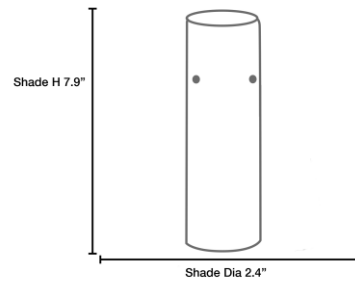

Stock Code: **943RJ-YEL**

Collection: Fire

PRODUCT INFORMATION

Base: 943RJ Parent: 943RJ
Mounting Type: N/A UPC: 641594033519
Finish: N/A
Diffuser: Yellow

PRODUCT MEASUREMENTS

FIXTURE	BACKPLATE / CANOPY
Length:	Length
Width:	Width:
Diameter 2.5"	Diameter:
Height: 8"	Height:
Extension:	
Overall Height:	

Additional Notes:

Project Name: _____

Location: _____

Type: _____

Quantity: _____

Notes:

LINE DRAWING

IES FILE

In addition to Access Lighting's purchase and warranty terms and conditions, by signing below or placing an order, you agree that you are authorized to bind the entity placing any order and acknowledge the following: All of sizes and measurements are approximate and all images are for illustrative purposes only. In the event of an inconsistency, the "Product Measurements" section controls. There also may be slight differences in the colors and designs compared to the displayed and printed images.