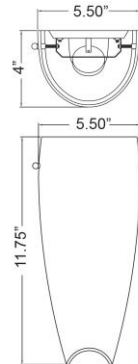

Stock Code: **20415-OPL**

Collection: Daphne

PRODUCT INFORMATION

Base: 20415 Parent: 20415
Mounting Type: Wall UPC: 641594001839
Finish: N/A
Diffuser: Opal

PRODUCT MEASUREMENTS

FIXTURE	BACKPLATE / CANOPY
Length:	Length 8.5"
Width: 5.5"	Width: 4.25"
Diameter	Diameter:
Height: 11.75"	Height: 0.5"
Extension: 4"	
Overall Height:	

TECHNICAL SPECIFICATIONS

SPECIFICATIONS

Frame Material: Steel
Diffuser Material: Glass
Lamping Type: E-26 (Incandescent) Jbox: Standard
Lamping Base: E-26 Lamp Wattage: 100 W
Lamp Quantity: 1 Total Wattage: 100 W
Voltage: 120v Lamps Included: No

Additional Notes:

Project Name: _____

Location: _____

Type: _____

Quantity: _____

Notes:

LINE DRAWING

IES FILE

In addition to Access Lighting's purchase and warranty terms and conditions, by signing below or placing an order, you agree that you are authorized to bind the entity placing any order and acknowledge the following: All of sizes and measurements are approximate and all images are for illustrative purposes only. In the event of an inconsistency, the "Product Measurements" section controls. There also may be slight differences in the colors and designs compared to the displayed and printed images.